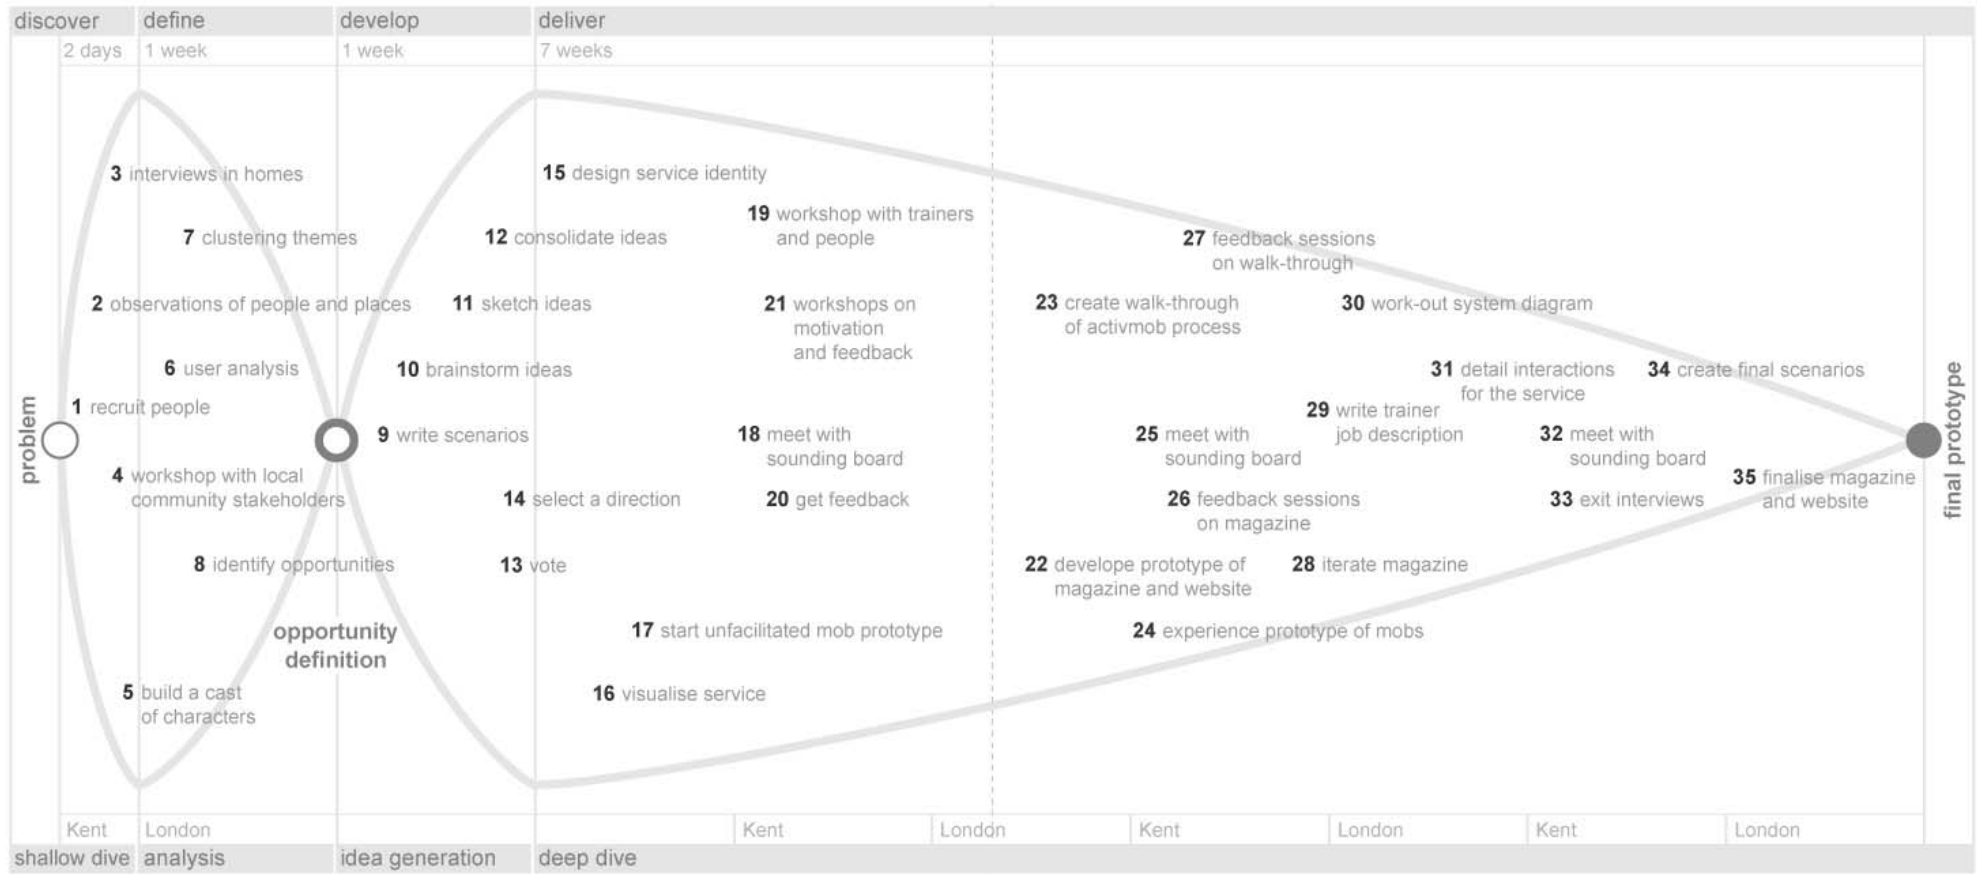

The logo for the Design Council, featuring the words "Design Council" in white, bold, sans-serif font centered within a solid red square.

**Design
Council**

Activmobs: Increasing activity in older people

RED Unit with Kent County Council and the residents of Park Wood

Design Process in Park Wood

Kent process timeline

Shallow Dive: Contextual research

Kent process timeline

Kent process timeline

Activmobs

Self-starting small groups

Self-organising

Any activity

All ages

System grows from participants' input

Tupperware Parties

<http://www.photographsdonotbend.com/artists/landscape/pages/>

<http://www.flickr.com/photos/63511593@N00/sets/19017/>

5 weeks of Experience sketching

Backmob

Timemob

Welliemob

Unfacilitated mobs

Self organising

Word of mouth

Multi-disciplinary expert workshops