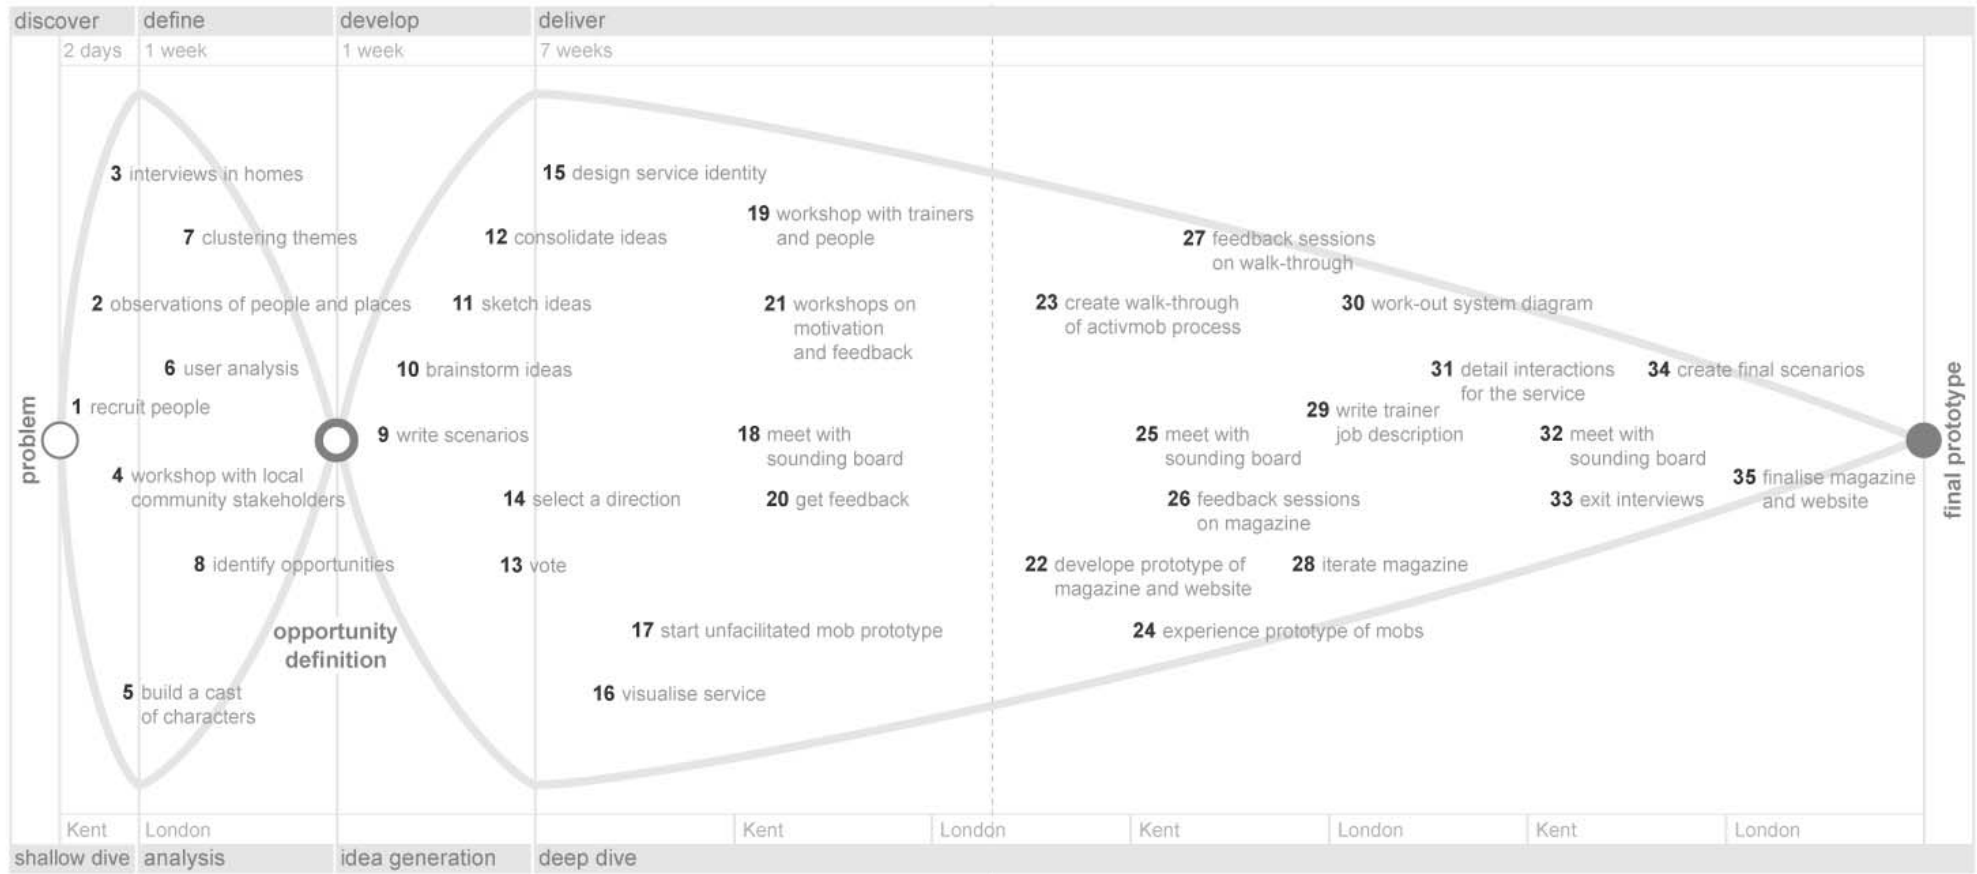

The logo for the Design Council, featuring the words "Design Council" in white, bold, sans-serif font centered within a solid red square.

**Design
Council**

Activmobs: Increasing activity in older people

RED Unit with Kent County Council and the residents of Park Wood

Design Process in Park Wood

Kent process timeline

Shallow Dive: Contextual research

Kent process timeline

Kent process timeline

Activmobs

Self-starting small groups

Self-organising

Any activity

All ages

System grows from participants' input

Tupperware Parties

<http://www.photographsdonotbend.com/artists/landscape/pages/>

<http://www.flickr.com/photos/63511593@N00/sets/19017/>