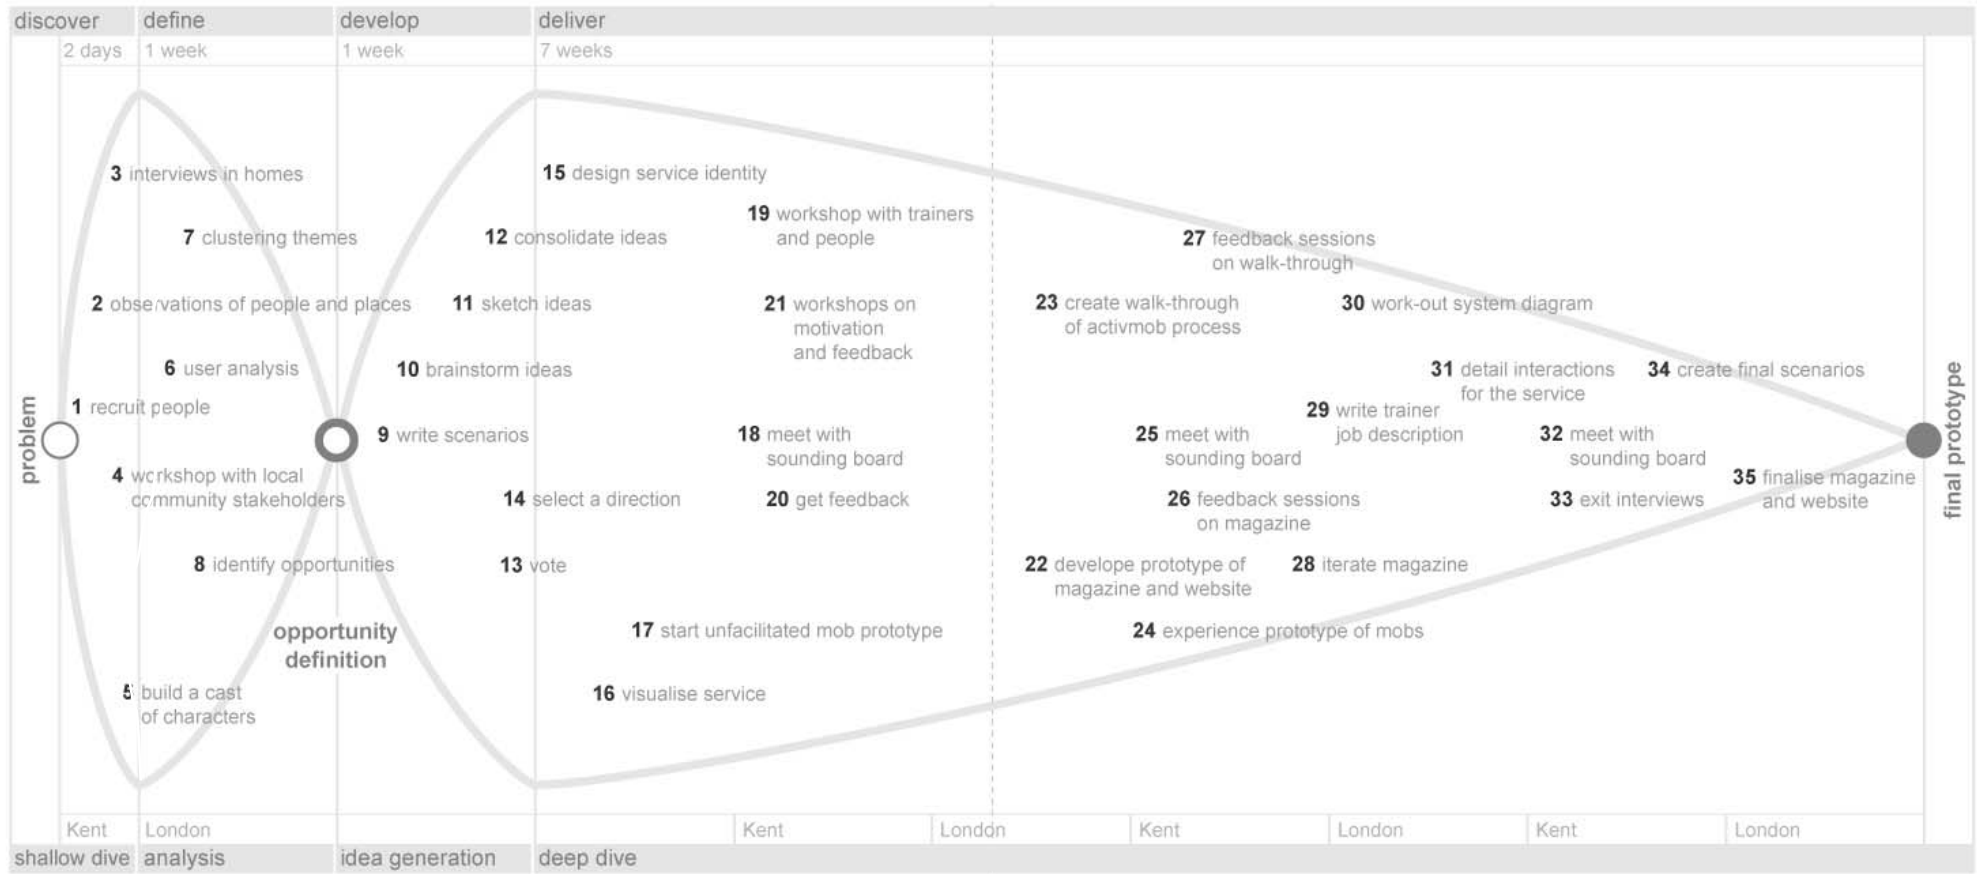

The logo for the Design Council, featuring the words "Design Council" in white, bold, sans-serif font centered within a solid red square.

**Design
Council**

Activmobs: Increasing activity in older people

RED Unit with Kent County Council and the residents of Park Wood

Design Process in Park Wood

Kent process timeline

Shallow Dive: Contextual research

Kent process timeline

Kent process timeline

Activmobs

Self-starting small groups

Self-organising

Any activity

All ages

System grows from participants' input

Tupperware Parties

<http://www.photographsdonotbend.com/artists/landscape/pages/>

<http://www.flickr.com/photos/63511593@N00/sets/19017/>