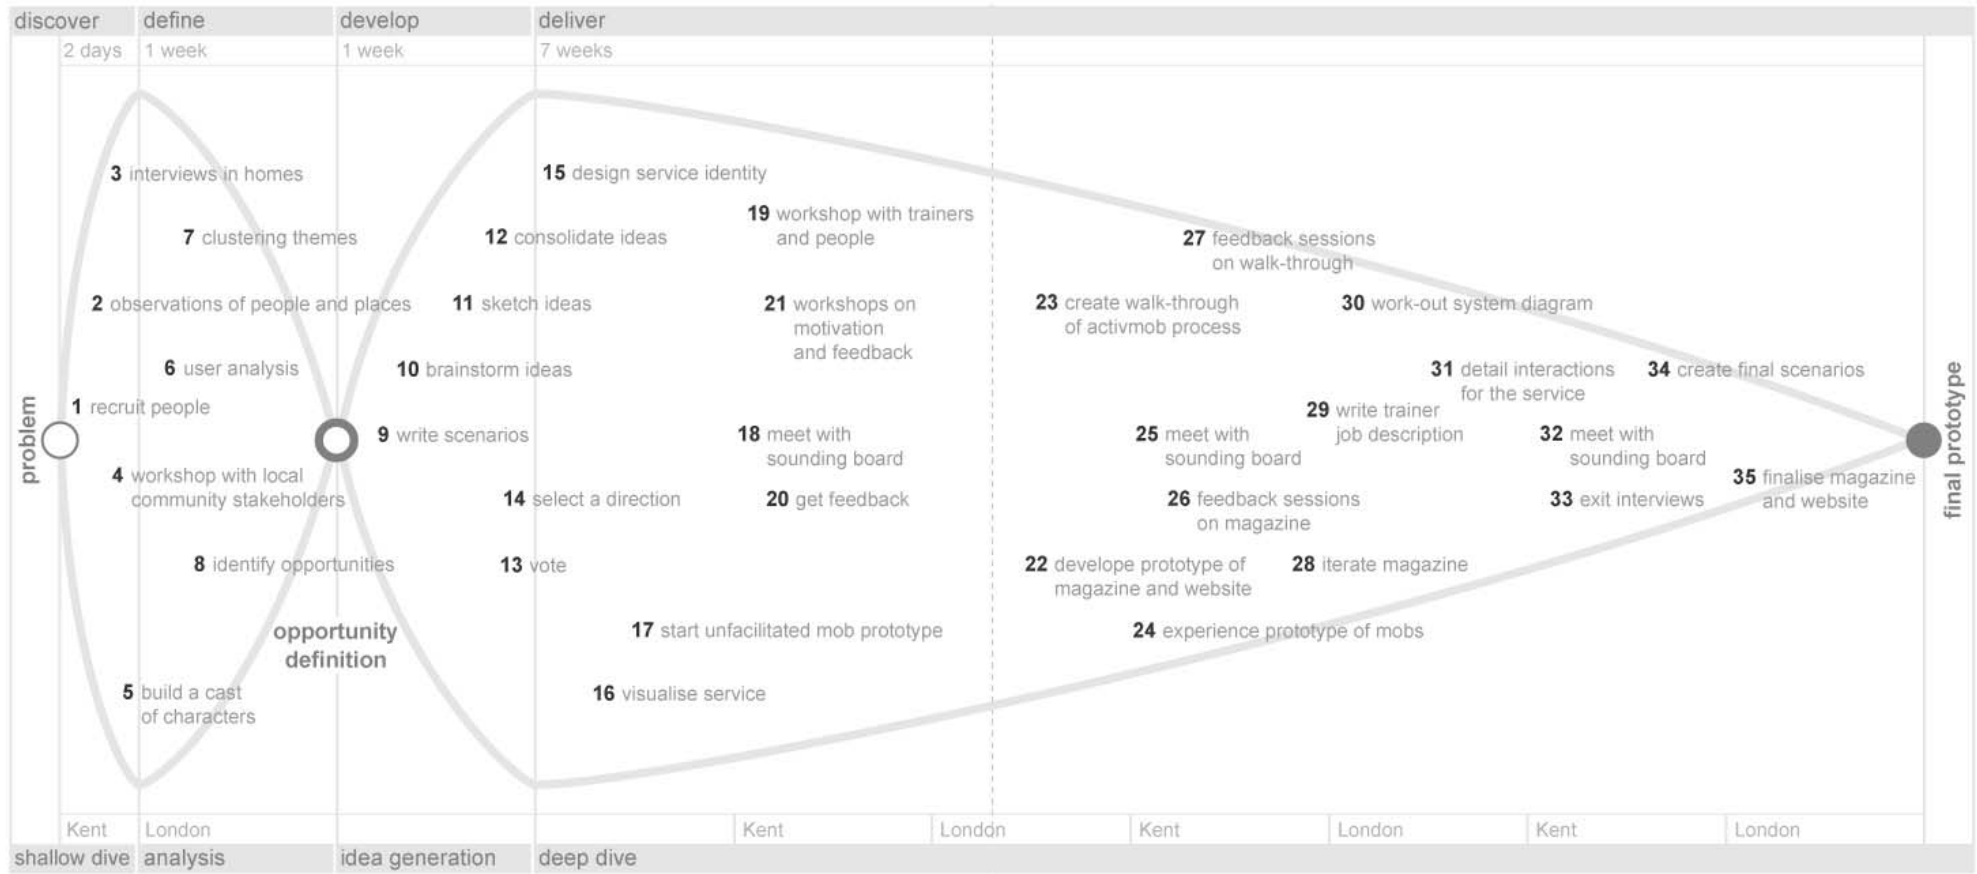

Kent process timeline